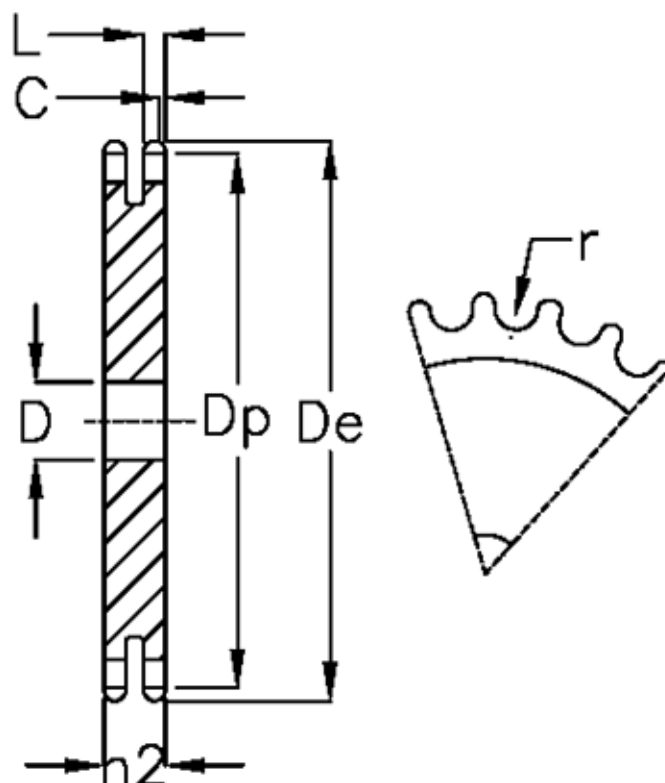

Article number: 616022011019

Description: Plate wheel 28 B-2 Z=19 duplex

## Measures

C	= 5	Number of teeth = 19
D	= 30	r = 27.94
De	= 289	
Dp	= 270.06	
For chain size	= 1 3/4 x 1 1/4	
For chain type	= 28 B-2	
h2	= 88.4	
L	= 28.8	